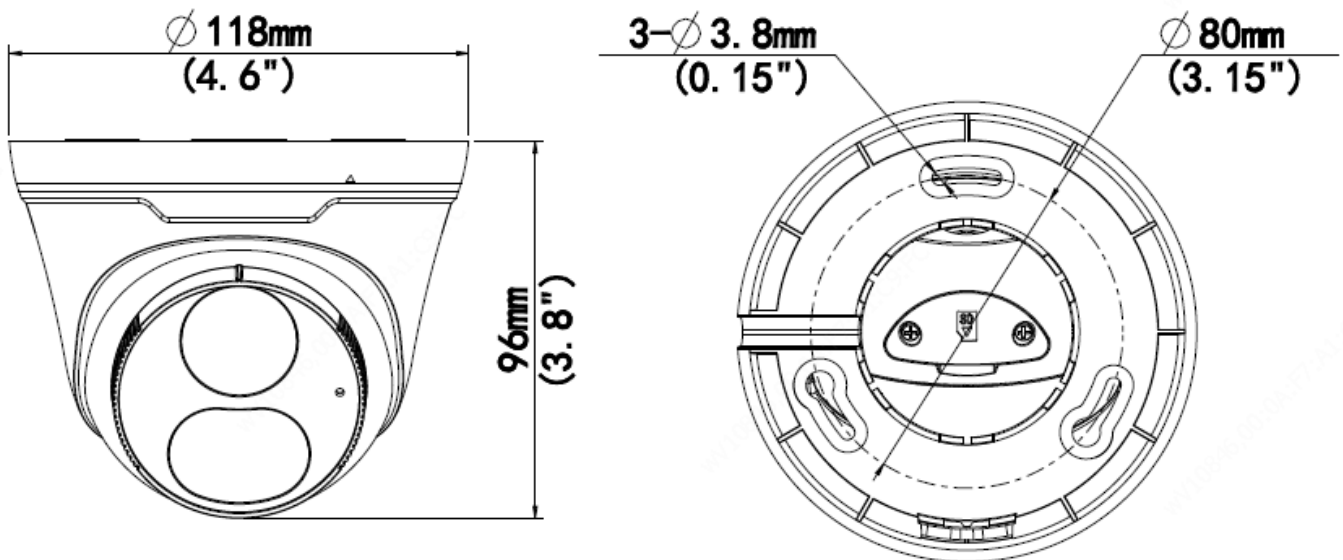

Protection	IP67 (IEC 60529:1989+AMD1:1999+AMD2:2013) IK10 (IEC 62262:2002)
General	
Power	DC 12V±25%, PoE (IEEE 802.3af)
	Power consumption: Max 8.0W
Power Interface	Ø 5.5mm coaxial power plug
Dimensions (Ø x H)	Ø118 x 96mm (Ø4.6" x 3.8")
Weight	0.30kg (0.66lb)
Working Environment	-30°C ~ 60°C (-22°F ~ 140°F), Humidity: ≤95% RH (non-condensing)
Storage Environment	-30°C ~ 60°C (-22°F ~ 140°F), Humidity: ≤95% RH (non-condensing)
Surge Protection	4KV
Reset Button	N/A

Dimensions

EnviroCams.com
866-264-0041
Sales@EnviroCams.com

RuggedCams.com
866-301-2288
Sales@RuggedCams.com