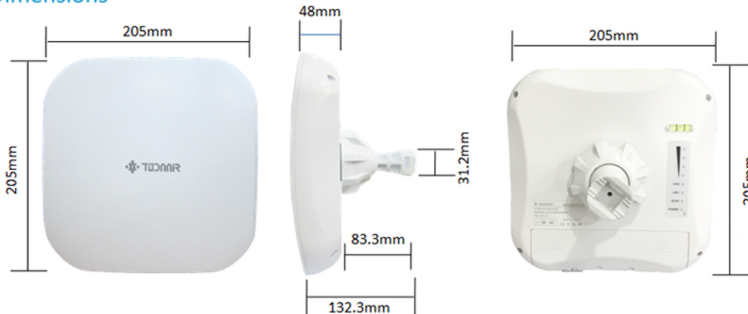

Dimensions

201 N. Elm St.
Kemp, TX 75143

866-264-0041
sales@envirocams.com