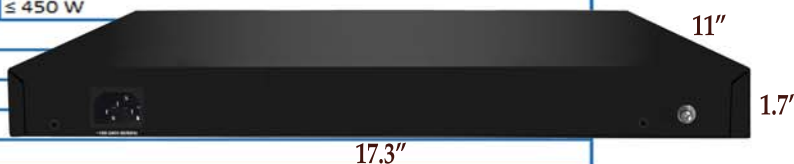

Dimensions