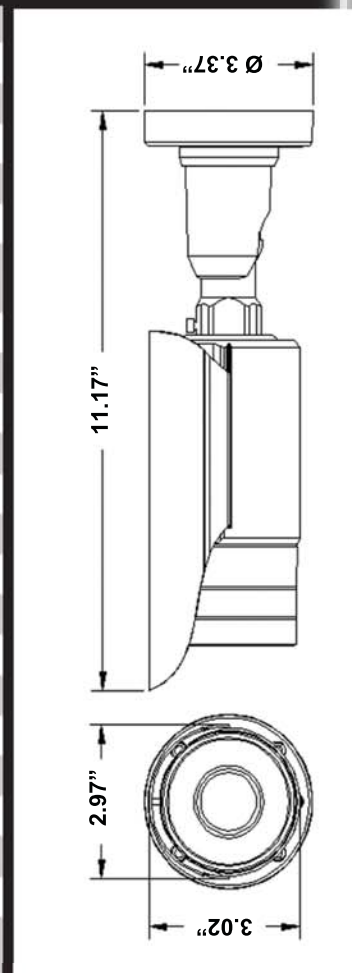

RUGGED CAMS

PLATINUM SL4 4 IN 1 CAMERA

THE PLATINUM-SL4 BULLET STARLIGHT CAMERA IS A HIGH QUALITY, HIGH DEFINITION 4-IN-1 PROGRAMMABLE CHOICE CAMERA (CAN BE SET AS TVI/AHD/CVI/CVBS VIA MENU).

INITIALLY SET AS A TVI 1080P CAMERA, IT IS EQUIPPED WITH A 2.8-12MM MOTORIZED LENS AND FOUR SUPER LED CHIP 50 METER (165 FEET) INFRARED LED'S.

THIS CAMERA IS EQUIPPED WITH ADJUSTABLE TRUE WDR LIGHT CONTROL (NOT DIGITAL OR ARTIFICIAL) THAT ACCURATELY CORRECTS AREAS OF THE PICTURE THAT ARE TOO BRIGHT OR TOO DARK.

IP66 RATED FOR WEATHERPROOF INDOOR OR OUTDOOR USE.

Image Sensor	1/2.9" 2.0MP SONY Exmor CMOS
Effective Pixels	1945(H) × 1097 (V)
Resolution	" Digital:1920×1080p(1080p/30fps) Analog:700TVL"
S/N Ratio	≥50dB (AGC Off)
Min. Illumination	"COLOR: 0. 1Lux@(F2.0, AGC ON) B&W: 0.001Lux@(F2.0, AGC ON)"
Scanning System	Progressive
Video Output	"HD-Analog: HD-CVI (TVI AHD)(1080P、720P) Analog: 1Vp-p Composite Output (75Ω/BNC)"
Day&Night	EXTERN,COLOR, B&W,AUTO
White Balance	Auto
OSD	English / Chinese
Defog	OFF/ON
WDR	OFF/LOW/MIDDLE/HIGH
Privacy Mask	ON/OFF (16 Areas)
Motion Detection	ON/OFF (4 Areas)
IR LED	4pcs IR Array
Lens	2.8-12mm Auto Focus
IR Range	50m
Power Supply	DC12V±10% (AC24V Optional)
Power Consumption	< 7.5W
Weight	880g
IP Rating	IP66
Storage Temperature	-20°C~60°C
Working Temperature/Humidity	-10°C ~60°C, Humidity 90% or less (non-condensing)