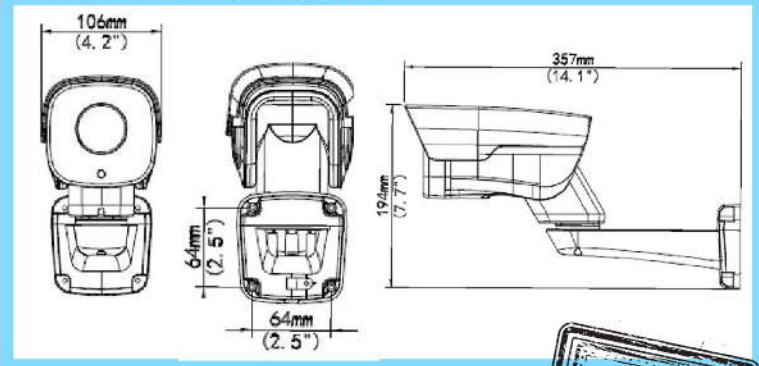

Dimensions

We guarantee at least 820' for Power & Video

201 N. Elm St.
Kemp, TX 75143

ENVIRO
cams

866-264-0041
sales@envirocams.com

Not Your Father's IP Cameras