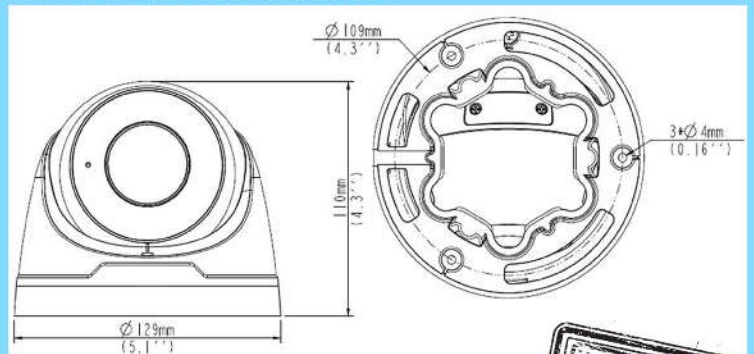

Dimensions

We guarantee at least 820' for Power & Video

201 N. Elm St.
Kemp, TX 75143

ENVIRO
cams

866-264-0041
sales@envirocams.com

Not Your Father's IP Cameras

Any Weather / Long Distance / Plug-N-Play

Occulus Specifications

Camera	
Sensor	1/3", 4megapixel, progressive scan, CMOS
Lens	2.7~12 mm@F1.4
Angle of view(H)	91.0°~27.0°
Zoom/Focus	Motor drive
Shutter	Auto/Manual, 1/6~1/100000 s
Min. Illumination	Colour: 0.02 Lux (F1.4, AGC ON) / 0 with IR on
IR Range	Up to 30m (98 ft) IR range
Day/Night	IR-cut filter with auto switch (ICR)
S/N	>52dB
WDR	120dB
Noise Reduction	2D/3D
Video	
Max. Resolution	2592x1520
Video Compression	H.265, H.264, MJPEG
Frame Rate	4MP (2592x1520): Max.20 fps; 4MP (2560x1440): Max.30 fps
Video Streaming	Triple
9:16 Corridor Format	Supported
Region Of Interest	Supported
Evaluative Metering	Supported
OSD	Up to 8 OSDs
Privacy Mask	Up to 8 areas

Smart	
Behavior Detection	Intrusion, crossing line, motion detection
Intelligent Identification	Face detection, Defocus, Scene Change
Statistical Analysis	People counting
Storage	
Edge Storage	Micro SD, up to 128 GB
Network	
Protocols	L2TP, IPv4, IGMP, ICMP, ARP, TCP, UDP, DHCP, P
Compatible Integration	ONVIF,API
Interface	
Built-in Mic	Supported
Network	10M/100M Base-TX Ethernet
General	
Power	12 V DC, or PoE (IEEE802.3 af)
	Power consumption: Max 8.16W
Dimensions (Ø x H)	Ø129 x 110 mm (Ø5.08" x 4.3")
Weight	0.67 kg (1.48lb)
Working Environment	-40°C ~ +60°C (-40°F ~ 140°F), Humidity ≤ 95% R
Ingress Protection	IP67