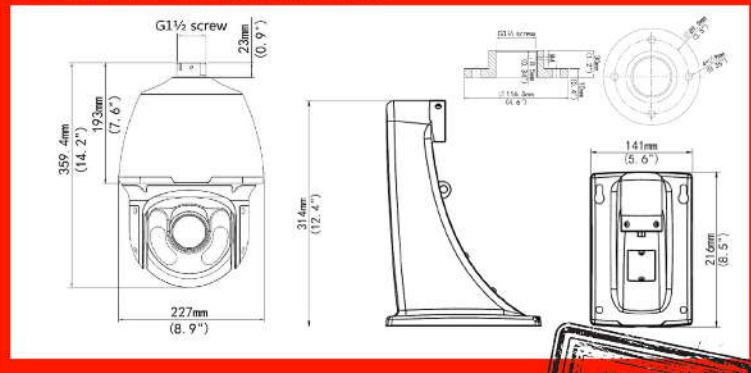

## Features

- 820 Feet Video/Audio over normal Cat5e (Exclusive Enviro Cams Extended Mode)
- Full 360° Pan, auto reversing Tilt, motorized 30x Zoom and 256 presets savable
- IP66 Weatherproof – Outdoor
- Wide Temperature Rating: -40° below to +149° F
- Outdoor PTZ with digital WDR
- Large 1/3" Progressive Scan CMOS Chip for better light gathering ability
- 2 Megapixel Resolution (1920x1080 max) – H.264/H.265/MJPEG options - Triple Stream capable
- Motorized 4.5-135mm Varifocal Auto-Focus 30x Optical Megapixel Zoom Lens
- Up to 490' Infrared Illumination with Intensity-Controlled Smart IR's
- Optical glass window with higher light transmittance
- Audio and Alarm Interfaces standard
- 24V AC 3amp power supply provided with every camera
- Optional Onboard Micro SD Card for stand-alone or POE loss Recording – with Automatic Download to NVR when POE is restored
- Long Arm Wall Mount and Flush Pendant Mount both provided standard

## Dimensions

We guarantee at least 820' for Video & Audio

201 N. Elm St.  
Kemp, TX 75143

866-264-0041  
sales@envirocams.com

Not Your Father's IP Cameras

Structure	
Pan Range	360° endless
Pan Speed	0.1°/s ~ 240°/s - Preset speed: 300°/s
Tilt Range	-15° ~ 90° (auto reverse)
Tilt Speed	0.1°/s~160°/s - Preset speed: 240°/s
Number of Presets	256
Patrol & Pattern	Up to 16 patrols and/or patterns. Up to 32 presets per patrol and a total recording time of 15min or more for each pattern
Home Position	Supported
Interface	
Audio I/O	3.5mm connector / 1/1 / Input: impedance 35kΩ; amplitude 2 V [p-p] / Output: impedance 600Ω; amplitude 2 V [p-p]
Network	10M/100M Base-TX Ethernet
General	
Power **	24 V AC or 24V DC Power consumption: Max 42W
Dimensions (Ø x H)	8.9"x14.2"
Weight	11.6lb
Working Environment	-40°C ~ +65°C (-40°F ~ 149°F), Humidity ≤ 95% RH(non-condensing)
Ingress Protection	IP66
** Supplied 24V AC power supply recommended and must be powered within a couple hundred feet using this AC voltage**	