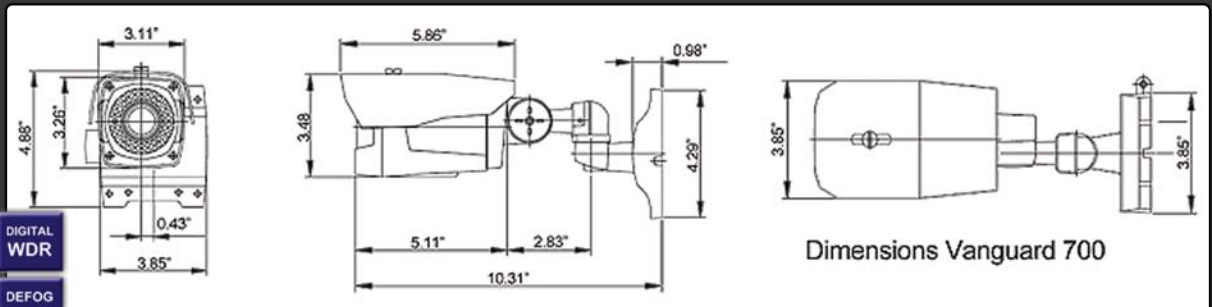

© Rugged Cams® are manufactured by Rugged CCTV. All rights reserved.