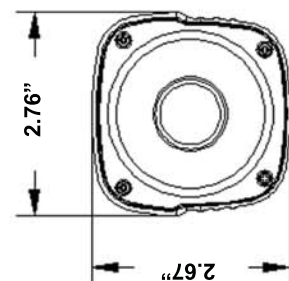

# RUGGED CAMS

## PLATINUM SL3 4 IN 1 CAMERA

THE PLATINUM-SL3 BULLET STARLIGHT CAMERA IS A HIGH QUALITY, HIGH DEFINITION 4-IN-1 PROGRAMMABLE CHOICE CAMERA (CAN BE SET AS TVI/AHD/CVI/CVBS VIA MENU).

INITIALLY SET AS A TVI 1080P CAMERA, THE PLATINUM-SL3 IS EQUIPPED WITH A 2.8-8MM MOTORIZED LENS AND TWELVE 25 METER (82 FEET) INFRARED LED'S. THIS CAMERA IS EQUIPPED WITH ADJUSTABLE TRUE WDR LIGHT CONTROL (NOT DIGITAL OR ARTIFICIAL) THAT ACCURATELY CORRECTS AREAS OF THE PICTURE THAT ARE TOO BRIGHT OR TOO DARK.

IP66 RATED FOR WEATHERPROOF INDOOR OR OUTDOOR USE. BUILT WITH SONY'S PREMIUM STARLIGHT IMX291 CMOS CHIPSET THAT DELIVERS TRUE COLORS AND BRIGHTER PICTURE UNDER EXTREME LOW LIGHT CONDITIONS.

Image Sensor	1/2.9" 2.0MP SONY Exmor CMOS
Effective Pixels	1945(H) × 1097 (V)
Resolution	" Digital:1920×1080p(1080p/30fps) Analog:700TVL"
S/N Ratio	≥50dB (AGC Off)
Min. Illumination	"COLOR: 0.1Lux@(F2.0, AGC ON) B&W: 0.001Lux@(F2.0, AGC ON)"
Scanning System	Progressive
Video Output	"HD-Analog: HD-CVI (TVI AHD)(1080P, 720P) Analog: 1Vp-p Composite Output (75Ω/BNC)"
Day&Night	EXTERN,COLOR, B&W,AUTO
White Balance	Auto
OSD	English / Chinese
Defog	OFF/ON
WDR	OFF/LOW/MIDDLE/HIGH
Privacy Mask	ON/OFF (16 Areas)
Motion Detection	ON/OFF (4 Areas)
IR LED	12pcs High Power IR LED
Lens	2.8-8mm Auto Focus
IR Range	25m
Power Supply	DC12V±10%
Power Consumption	< 3.5W
Weight	380g
IP Rating	IP66
Storage Temperature	-20°C~60°C
Working Temperature/Humidity	-10°C~60°C, Humidity 90% or less (non-condensing)