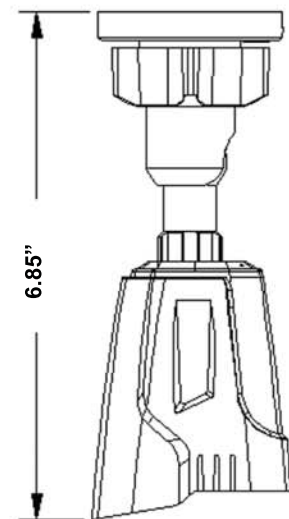

# RUGGED CAMS

## PLATINUM SL3 4 IN 1 CAMERA

THE PLATINUM-SL3 BULLET STARLIGHT CAMERA IS A HIGH QUALITY, HIGH DEFINITION 4-IN-1 PROGRAMMABLE CHOICE CAMERA (CAN BE SET AS TVI/AHD/CVI/CVBS VIA MENU).

INITIALLY SET AS A TVI 1080P CAMERA, THE PLATINUM-SL3 IS EQUIPPED WITH A 2.8-8MM MOTORIZED LENS AND TWELVE 25 METER (82 FEET) INFRARED LED'S. THIS CAMERA IS EQUIPPED WITH ADJUSTABLE TRUE WDR LIGHT CONTROL (NOT DIGITAL OR ARTIFICIAL) THAT ACCURATELY CORRECTS AREAS OF THE PICTURE THAT ARE TOO BRIGHT OR TOO DARK.

IP66 RATED FOR WEATHERPROOF INDOOR OR OUTDOOR USE. BUILT WITH SONY'S PREMIUM STARLIGHT IMX291 CMOS CHIPSET THAT DELIVERS TRUE COLORS AND BRIGHTER PICTURE UNDER EXTREME LOW LIGHT CONDITIONS.

Image Sensor	1/2.9" 2.0MP SONY Exmor CMOS
Effective Pixels	1945(H) × 1097 (V)
Resolution	" Digital:1920×1080p(1080p/30fps) Analog:700TVL"
S/N Ratio	≥50dB (AGC Off)
Min. Illumination	"COLOR: 0.1Lux@(F2.0, AGC ON) B&W: 0.001Lux@(F2.0, AGC ON)"
Scanning System	Progressive
Video Output	"HD-Analog: HD-CVI (TVI AHD)(1080P, 720P) Analog: 1Vp-p Composite Output (75Ω/BNC)"
Day&Night	EXTERN,COLOR, B&W,AUTO
White Balance	Auto
OSD	English / Chinese
Defog	OFF/ON
WDR	OFF/LOW/MIDDLE/HIGH
Privacy Mask	ON/OFF (16 Areas)
Motion Detection	ON/OFF (4 Areas)
IR LED	12pcs High Power IR LED
Lens	2.8-8mm Auto Focus
IR Range	25m
Power Supply	DC12V±10%
Power Consumption	< 3.5W
Weight	380g
IP Rating	IP66
Storage Temperature	-20°C~60°C
Working Temperature/Humidity	-10°C~60°C, Humidity 90% or less (non-condensing)