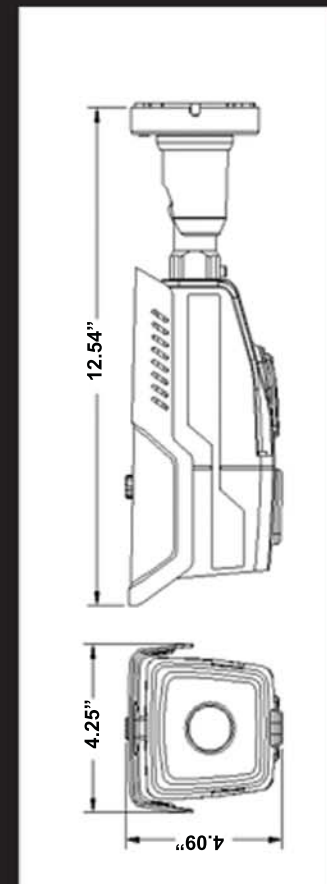

RUGGED CAMS

PLATINUM 622 4 IN 1 CAMERA

4 FORMATS IN 1 CAMERA - TVI / AHD / CVI / ANALOG MOTORIZED VARIFOCAL LENS

THE PLATINUM-622 BULLET CAMERA FROM RUGGED CAMS IS A HIGH QUALITY, HIGH DEFINITION 4-IN-1 PROGRAMMABLE CHOICE CAMERA(CAN BE SET AS TVI/AHD/CVI/CVBS VIA MENU).

INITIALLY SET AS A TVI 1080P CAMERA, THE PLATINUM-622 IS EQUIPPED WITH A 6-22MM MOTORIZED LENS AND 80 METER INFRARED LED'S. THIS CAMERA IS EQUIPPED WITH ADJUSTABLE TRUE WDR LIGHT CONTROL (NOT DIGITAL OR ARTIFICIAL) THAT ACCURATELY CORRECTS AREAS OF THE PICTURE THAT ARE TOO BRIGHT OR TOO DARK.

Image Sensor	1/2.9" 2.0MP SONY Exmor CMOS
Effective Pixels	1945(H) x 1097 (V)
Resolution	" Digital:1920x1080p(1080p/30fps) Analog:700TVL"
S/N Ratio	≥50dB (AGC Off)
Min. Illumination	"COLOR: 0.1Lux@(F2.0, AGC ON) B&W: 0.001Lux@(F2.0, AGC ON)"
Scanning System	Progressive
Video Output	"HD-Analog: HD-CVI (TVI AHD)(1080P, 720P) Analog: 1Vp-p Composite Output (75Ω/BNC)"
Day&Night	EXTERN,COLOR, B&W,AUTO
White Balance	Auto
OSD	English / Chinese
Defog	OFF/ON
WDR	OFF/LOW/MIDDLE/HIGH
Privacy Mask	ON/OFF (16 Areas)
Motion Detection	ON/OFF (4 Areas)
IR LED	4pcs Super IR Array
Lens	6-22mm Auto Focus
IR Range	80m
Power Supply	DC12V±10% (AC24V Optional)
Power Consumption	< 6W
Weight	1000g
IP Rating	IP66
Storage Temperature	-20°C~60°C
Working Temperature/Humidity	-10°C ~60°C, Humidity 90% or less (non-condensing)