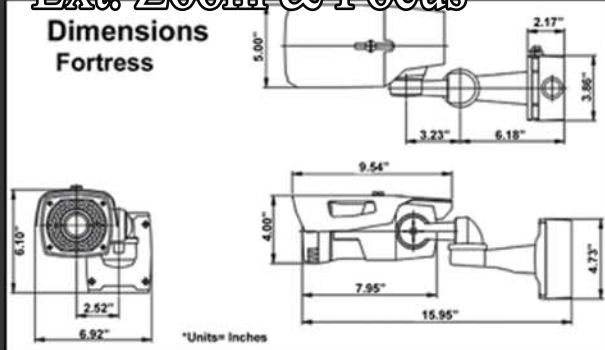

© Rugged Cams™ are manufactured by Rugged CCTV. All rights reserved.

866-301-2288

www.ruggedcams.com