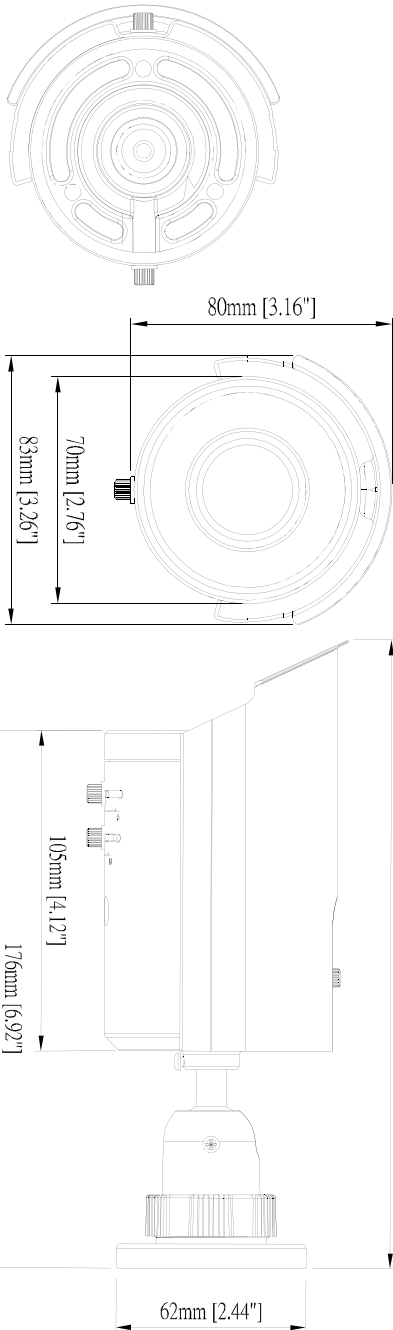

# TAGSHOT III-27'

Announcing the 3rd generation of our exclusive License Plate Capture Cameras. The TAGSHOT III-27' is just as effective as our second generation, but it is almost \$2,000 cheaper!

Now you will have the ability to capture the license plate numbers of vehicles entering or leaving your property, but at a VERY affordable price.

MODEL#: TAGSHOT III-27'

Specifications	
Image system	High Contrast B&W - up to 56mph - 10-27' viewing distance
Signal system	NTSC
Image Sensor	1/3" SONY CCD
Effective pixels(HxV)	768 x 494
<b>Electric</b>	
Scanning system	2:1 Interlace V: 59.94Hz, H: 15.734KHz
Sync system	Internal
Horizontal resolution	600 TV lines
Built-in lens	f=9mm ~ 22mm, F1.4 DC iris varifocal IR-corrected lens External adjustments (zoom and focus )
View angle	Horizontal: 32.1°(wide) ~ 13.1°(tele) Vertical: 23.3°(wide) ~ 9.8°(tele)
Gamma correction	0.45
Minimum illumination	IR LED ON: 0lux
S/N ratio	More than 50dB (AGC off)
BLC	Auto(Center Weighting)
Video output	1Vpp composite output, 75 ohm
IR LED	Super power LED 36pcs
IR wavelength	850nm
IR distance	15 Meter (49.2 feet)
Capture range	3-8 Meter (10-27 ft.)
Capture speed	up to 90 km/h (56 mph)
LED life	More than 10,000 hours (50°C/122 )
<b>Power supply</b>	
Power requirement	DC12V/AC24V
Power consumption	10W (max.)
<b>Environment</b>	
Operating temperature	-10°C ~ 50°C (13.9 ~ 122 )
Operating humidity	30 ~ 90% RH
Storage temperature	-20°C ~ 60°C (-4 ~ 140 )
<b>Mechanism</b>	
Dimensions(øxH)	ø83mmx205mm (ø3.26" x 8.09")
Weight	610g (1.35 lb)
Construction	Sunshield ; Cable management bracket Compact die-cast aluminum ; Tempered Glass
Protection class	IP66 ; Vandal-resistance