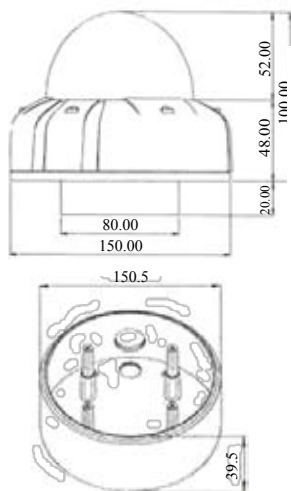

EPP DOMES

High Resolution

with 2.8-11mm Zoom Lens

Vandalproof - Weatherproof - Waterproof

For Car Wash
Environments

Model	BPHR
Image Device	HIGH RES. SONY 1/3' SUPER HAD CCD
Total Pixels	NTSC / 811(H) x 508(V), PAL / 795(H) x 596(V)
Effective Pixels	NTSC / 768(H) x 494(V), PAL / 752(H) x 582(V)
Horizontal Resolution	550 TV lines
Low Lux Sensitivity	0.5Lux
S/N Ratio	More than 45dB(AGC off)
Gamma Correction	$\gamma=0.45$
Electronic Shutter	NTSC/1/60 ~1/100,000sec Auto
Weatherproof	IP66
Operating Temperature	-10°C ~ +45°C
Storage Temperature	-30°C ~ +60°C
Gain Control	Automatic (0-26dB)
White Balance	Automatic (2,100°K ~ 8,000°K)
Mount	Ceiling Mount Kit Included
Power Options	DC12V (optional 24V AC)
Lens Options	2.8-11mm varifocal auto-iris, (fixed lens option)

Wall Mount
Option

201 North Elm Street
Kemp, Texas 75143
Toll Free: 1-866-301-CCTV
Phone: 903-498-3240
Fax: 903-498-8989

Website: www.rugged-cctv.com
E-mail: techsupport@rugged-cctv.com