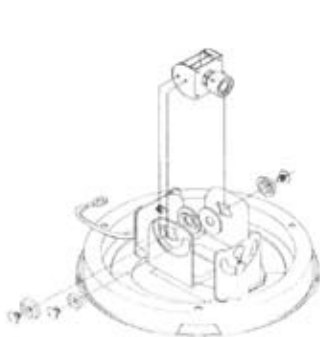

EPP DOMES

High Resolution

with 2.8-11mm Zoom Lens

Vandalproof - Weatherproof - Waterproof

For Car Wash
Environments

Model	BPHR
Image Device	HIGH RES. SONY 1/3' SUPER HAD CCD
Total Pixels	NTSC / 811(H) x 508(V), PAL / 795(H) x 596(V)
Effective Pixels	NTSC / 768(H) x 494(V), PAL / 752(H) x 582(V)
Horizontal Resolution	550 TV lines
Low Lux Sensitivity	0.5Lux
S/N Ratio	More than 45dB(AGC off)
Gamma Correction	$\gamma=0.45$
Electronic Shutter	NTSC/1/60 ~1/100,000sec Auto
Weatherproof	IP66
Operating Temperature	-10°C ~ +45°C
Storage Temperature	-30°C ~ +60°C
Gain Control	Automatic (0-26dB)
White Balance	Automatic (2,100°K ~ 8,000°K)
Mount	Ceiling Mount Kit Included
Power Options	DC12V (optional 24V AC)
Lens Options	2.8-11mm varifocal auto-iris, (fixed lens option)

Wall Mount
Option

201 North Elm Street
Kemp, Texas 75143
Toll Free: 1-866-301-CCTV
Phone: 903-498-3240
Fax: 903-498-8989

Website: www.rugged-cctv.com
E-mail: techsupport@rugged-cctv.com