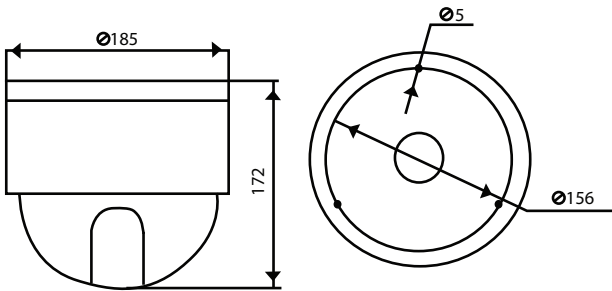

E-PTZ

(Economical Pan/Tilt/Zoom Camera)

Our Lowest Price EVER on a Full-Size PTZ!

For the price, you wouldn't expect such features as:

- 220x Zoom, & 360° continuous rotation - but the E-PTZ gives you all that and more!
- The E-PTZ is indoor rated and operates on 12V DC so it can also be used in mobile command centers and other indoor locations.
- The heart of the E-PTZ camera is a Sony Super HAD CCD module that delivers 420 Lines of Resolution with an incredible low light rating of 0.05 Lux.
- Combine the E-PTZ's 4mm to 88mm optical lens with an integrated 10X digital zoom, and you get seamless zoom viewing out to 100' and well beyond.
- Surface Mount Case

Video	Model #: RPTZ-E-PTZ
Optical Technology Base	High Resolution Color 1/4" Super HAD CCD
Picture Elements (H x V)	768(H) x 494 (V)
Resolution	420 Lines
Minimum Illumination	0.05 Lux F1.6
S/N Ratio	>48dB
Shutter Speed	1/6~1/20000s
Zoom	22X Optical 10X Digital
Focus	Auto/Manual
Focal Length	f=4.0~88m 22X
Iris	Auto/Manual
White Balance	Auto/Manual
Video Output	1Vp-p, 75Ω
PTZ	
Pan Speed	0-15°/sec
Tilt Speed	0~15°/sec
Pan Range	360° continuously
Tilt Range	90°
Presets	64 presets (total)
Auto Cruises	6 total
Communication	Multiprotocol, RS485
Weight	4lbs/2kg
Operating Temperature	14°F to +122°F
Power	
Power Supply	DV12 V
Power Consumption	20VA
Power Consumption	
Motor Running	600mA
Standby	370mA
Fan Running	450mA
Heater on	180mA